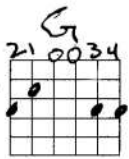

TAB

HIDE YOUR LOVE AWAY

Note: Bass note is 5th string

VERSE

3/4 G D F G  
 Here I stand head in hand

C C F C  
 Turn my face to the wall

G D F G  
 If she's gone I can't go on

C C F C D D  
 feeling two foot small (1st Time ending)

2nd Time D Dsus2/C Dsus2/B Dsus2/A

CHORUS

G G C C  
 Hey! You're got to hide your love a-

Dsus4 D Dsus2 D  
 way (2x)

Return to A and B (with all repeats), then repeat A (instrumental), no repeat, end on D as noted

(Verse 1)

Here I stand, head in hand  
 Turn my face to the wall  
 If she's gone I can't go on  
 Feeling two foot small

Everywhere, people stare  
 Each and every day  
 I can see them laugh at me  
 And I hear them say

Hey, you've got to hide your love away (2x)

(Verse 2)

How can I even try?  
 I can never win  
 Hearing them, seeing them  
 In the state I'm in

How could she say to me,  
 Love will find a way  
 Gather 'round, all you clowns  
 Let me hear you say