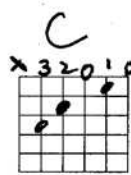

TAB

HIDE YOUR LOVE AWAY

Note: Bass note is 5th string

VERSE

3/4 G D F G  
 Here I stand head in hand

C C F C  
 Turn my face to the wall

G D F G  
 If she's gone I can't go on

C C F C D D  
 feeling two foot small (1st Time ending)

2nd Time D Dsus2/C Dsus2/B Dsus2/A

CHORUS

G G C C  
 Hey! You're got to hide your love a-

Dsus4 D Dsus2 D  
 way (2x)

Return to A and B (with all repeats), then repeat A (instrumental), no repeat, end on D as noted