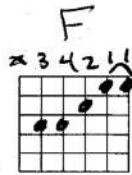

TAB

HIDE YOUR LOVE AWAY

Note: Bass note is 5th string

VERSE

3/4 G D F G  
 Here I stand head in hand

C C F C  
 Turn my face to the wall

G D F G  
 If she's gone I can't go on

C C F C D D  
 feeling two foot small (1st Time ending)

2nd Time D Dsus2/C Dsus2/B Dsus2/A

CHORUS

G G C C  
 Hey! You're got to hide your love a-

Dsus4 D Dsus2 D  
 way (2x)

Return to A and B (with all repeats), then repeat A (instrumental), no repeat, end on D as noted

(Verse 1)

Here I stand, head in hand  
 Turn my face to the wall  
 If she's gone I can't go on  
 Feeling two foot small

Everywhere, people stare  
 Each and every day  
 I can see them laugh at me  
 And I hear them say

Hey, you've got to hide your love away (2x)

(Verse 2)

How can I even try?  
 I can never win  
 Hearing them, seeing them  
 In the state I'm in

How could she say to me,  
 Love will find a way  
 Gather 'round, all you clowns  
 Let me hear you say